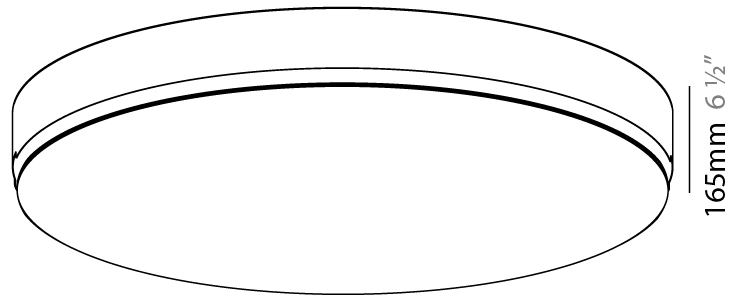

GENERAL

Series: Sign
Brand: Prolicht
Division: Architectural
Mounting Type: Trimless
Mounting Location: Ceiling
Subcategory: Ambient

PHYSICAL

Shape: Round
Diameter (mm): 930
Diameter (in): 36 5/8
Height (mm): 165
Height (in): 6 1/2
Light Distribution: Direct
Weight (kg): 16.1
Weight (lbs): 35.49
Diffuser: PMMA - Opal
Fixture Material: Extruded Aluminum / Steel
Cut-out Measurements: 955mm / 37 5/8"
Upon Request: Unique Sizes Unique Ceiling Thickness Unique Mounting Depth Spot Inserts

ELECTRICAL

Lamp Type: LED (Zhaga Standard)
Input Wattage (W): 129.5
Total Output Wattage (W): 111
Dimming: [Tri-Mode (Non-Dimming and Phase Dimming (120Vac only) and 0-10V Dimming)](#)
Driver Included: Yes
Driver Location: Integrated
Driver Type: Constant Current - Universal
Driver Class: Class 2
Input Voltage (V): 120 - 277
Constant Current (MA): 500

LED

[Color Temperature (°K): 2700 / 3000 / 3500 / 4000](#)
Max. Delivered Lumen (lm): 10779 / 12062 / 12382 / 12842
Nominal Lumen (lm): 14430 / 16148 / 16576 / 17191
CRI: >80 CRI
Efficiency (%): 65% (5mm Perspex)|77%
Lamp Life (hrs): 50000
Upon Request: RGB-W Tunable White Special Color Temperature CRI90

OPTICAL

RATINGS AND CERTIFICATIONS

Certified By: Certified for North American Standards
IP rating: IP20

Ø 930mm 36 5/8"

165mm 6 1/2"