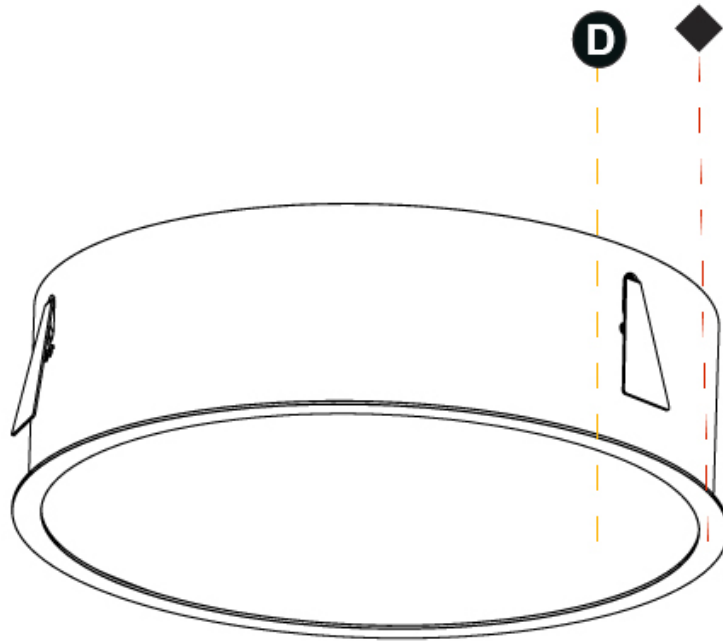

Ø 492mm 19 3/8"

SIGN RECESSED

A37785-

PROJECT _____

TYPE _____

SPECIFIER _____

QUANTITY _____

DATE _____