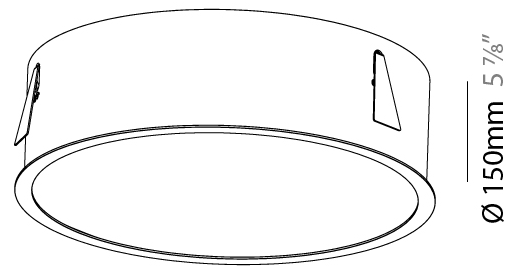

GENERAL

Series: Sign
Brand: Prolicht
Division: Architectural
Mounting Type: Recessed
Mounting Location: Ceiling
Subcategory: Ambient

PHYSICAL

Shape: Round
Diameter (mm): 492
Diameter (in): 19 3/8
Height (mm): 150
Height (in): 5 7/8
Ceiling Thickness (mm): 10 / 12.5 / 15 / 25
Ceiling Thickness (in): 3/8 or 1/2 or 9/16 or 1
Min. Recessing Depth (mm): 160
Min. Recessing Depth (in): 6 5/16
Light Distribution: Direct
Weight (kg): 4.983
Weight (lbs): 10.986
Diffuser: PMMA - Opal or Micro-Prism
Fixture Finish: SSR / BKV / CWI / CRY / HAB / UFT / ITA / RUA / FTG / MYG / LOD / PUS / FRO / FUP / KIA / POP / BLS / SPG / MEY / GOH / GUM / CHC / COM / ABZ / JAG / OBR / MOS / ROR
Fixture Material: Extruded Aluminum / Steel
Cut-out Measurements: 480mm / 18 7/8"

ELECTRICAL

Lamp Type: LED (Zhaga Standard)
Input Wattage (W): 35
Total Output Wattage (W): 30
Dimming: Tri-Mode (Non-Dimming and Phase Dimming (120Vac only) and 0-10V Dimming)
Driver Included: Yes
Driver Location: Integrated
Driver Type: Constant Current - Universal
Driver Class: Class 2
Input Voltage (V): 120 - 277
Constant Current (MA): 500

LED

Color Temperature (°K): 3000 / 4000
Max. Delivered Lumen (lm): 3090 / 3332 / 3400
CRI: >80 CRI
Efficiency (%): 0.72
Lamp Life (hrs): 50000

OPTICAL

RATINGS AND CERTIFICATIONS

Certified By: Certified for North American Standards
IP rating: IP20

Ø 492mm 19 3/8"